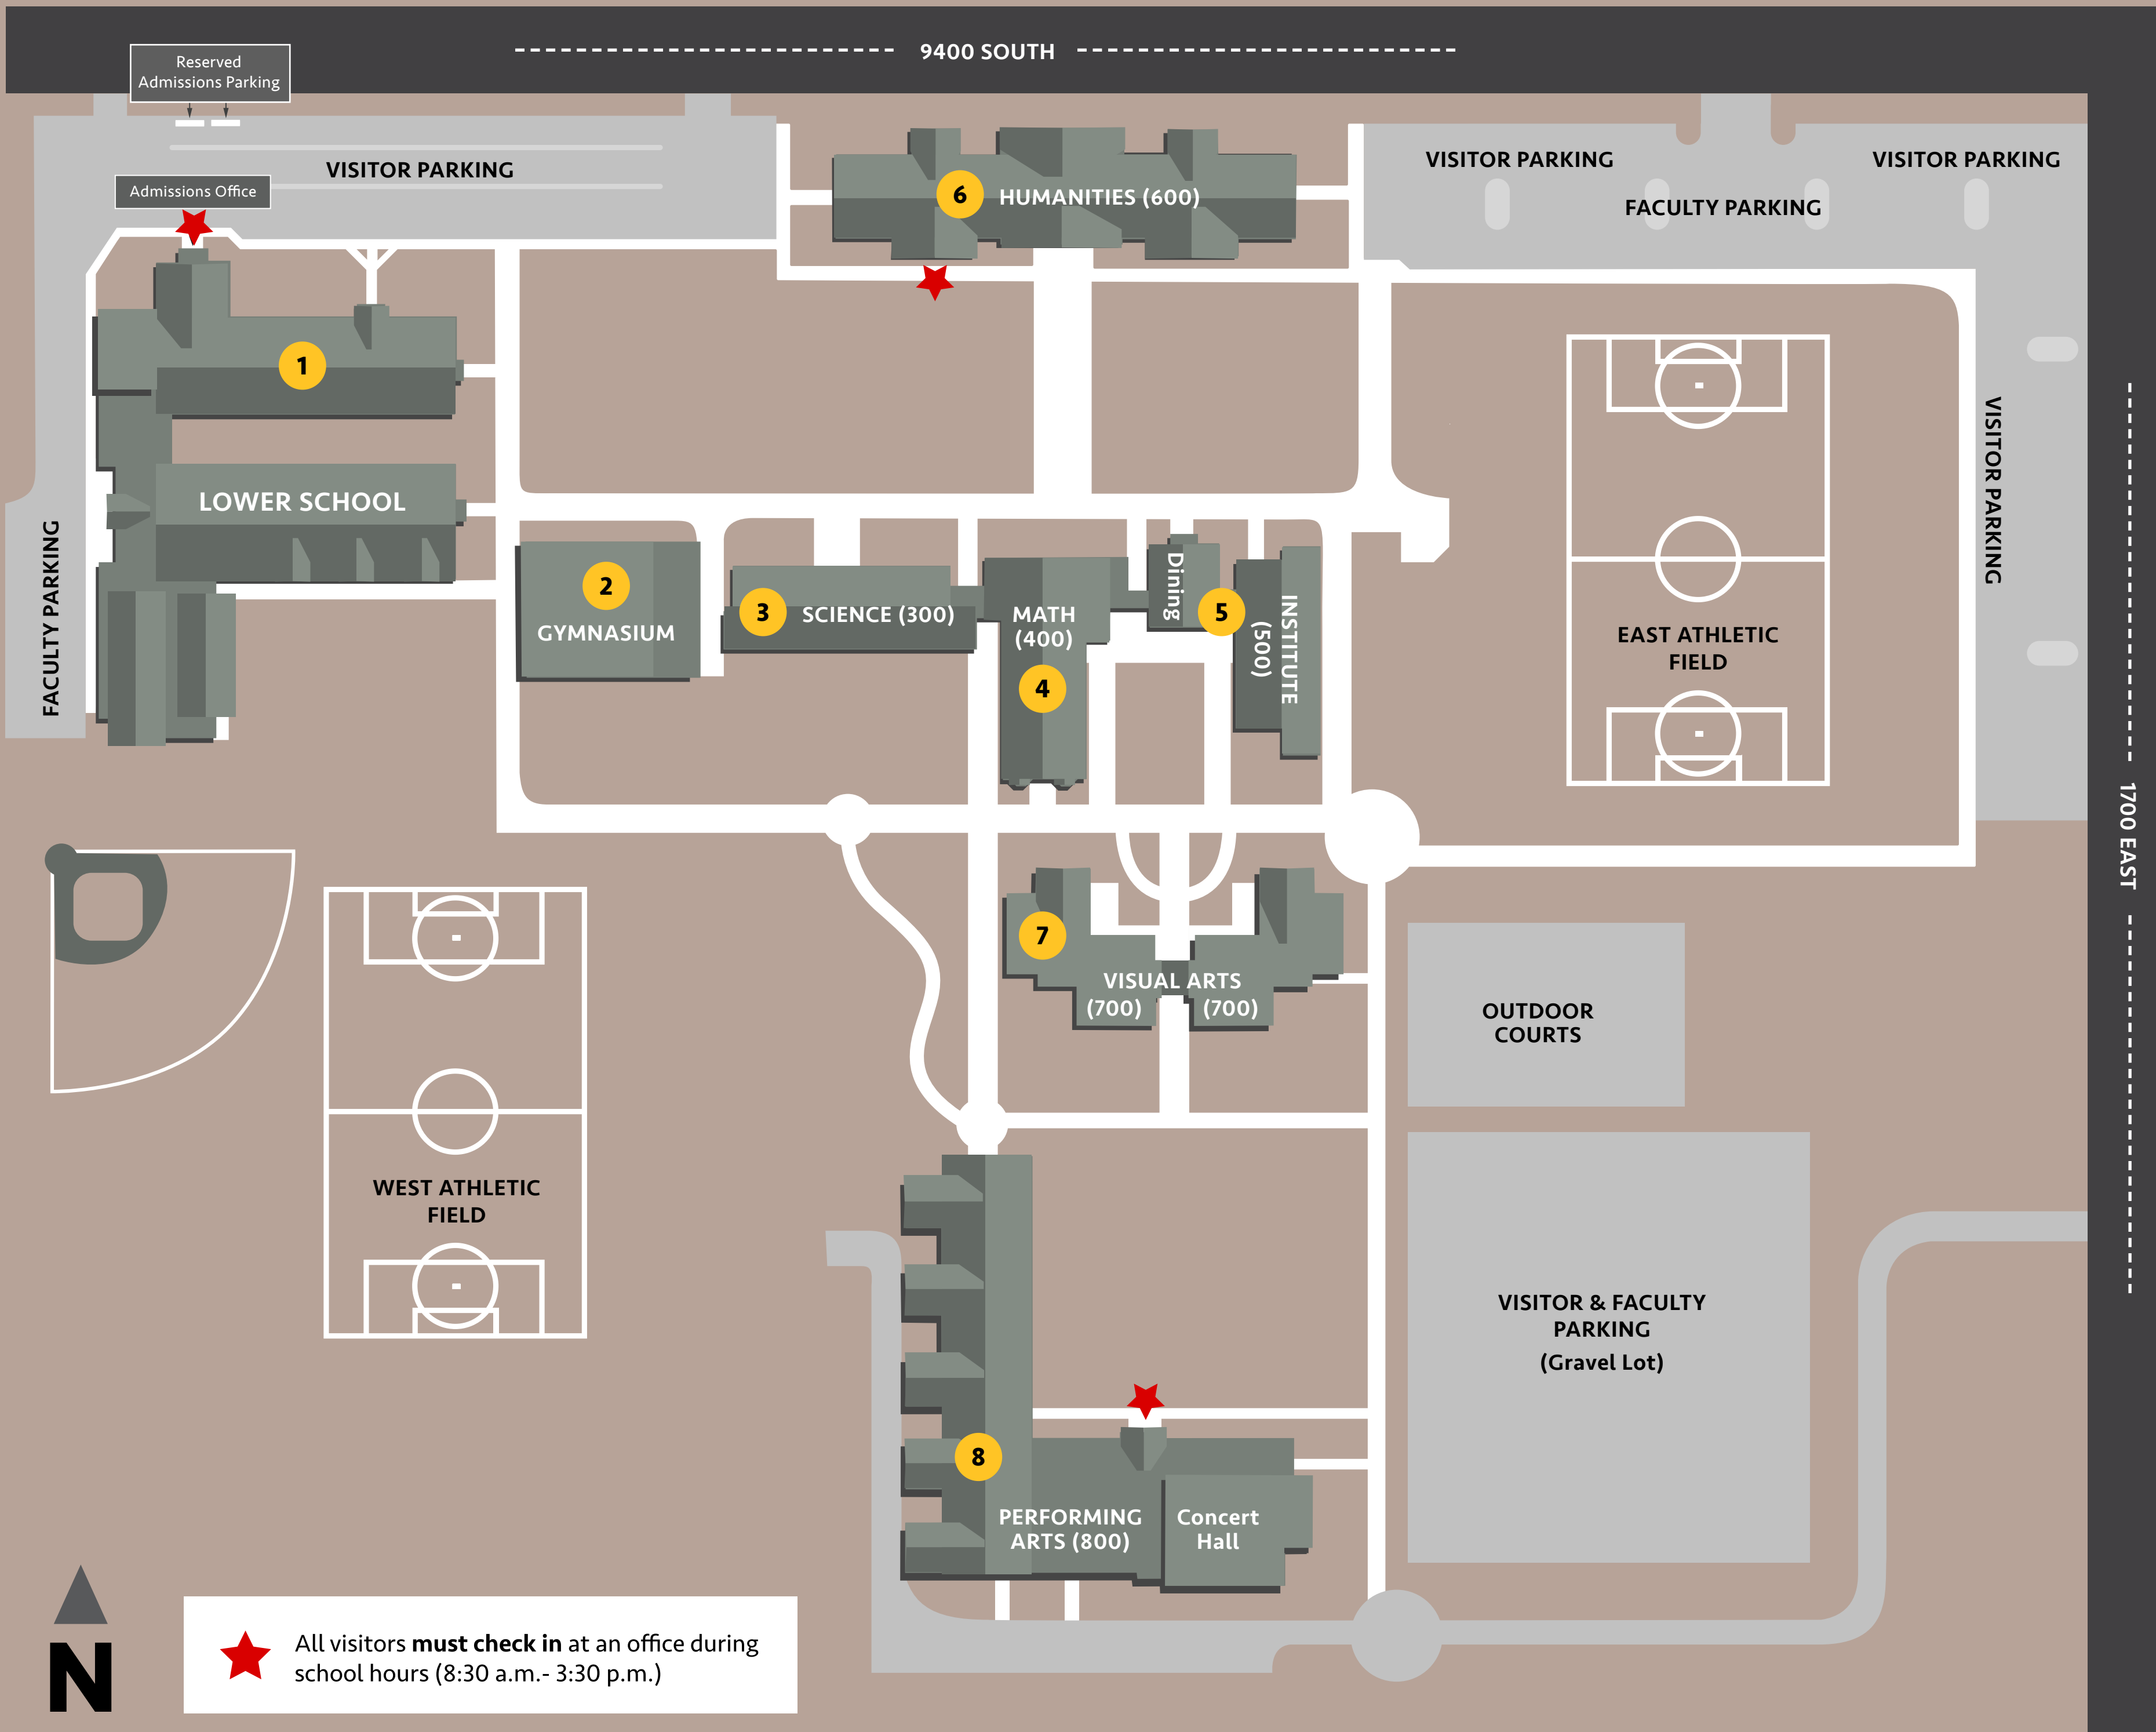

# THE WATERFORD SCHOOL

1480 East 9400 South, Sandy, UT 84093

1. **LOWER SCHOOL**  
Admissions Office  
Communications Office
2. **GYMNASIUM**  
Athletics Office
3. **SCIENCE (300)**  
Advancement Office
4. **MATHEMATICS (400)**  
Library
5. **DINING HALL**  
WATERFORD INST. (500)
6. **HUMANITIES (600)**  
Middle/Upper School Office  
Assembly Room  
Deans Offices
7. **VISUAL ARTS (700)**  
Business Office  
IT Office
8. **PERFORMING ARTS (800)**  
Head of School Office  
Concert Hall  
College Counseling Office  
Black Box Theater  
Dance Studios

**Admissions:**  
801.816.2203

**Lower School:**  
801.816.2200

**Middle/Upper School:**  
801.816.2201

**Head of School:**  
801.816.2205

 All visitors **must check in** at an office during school hours (8:30 a.m.- 3:30 p.m.)