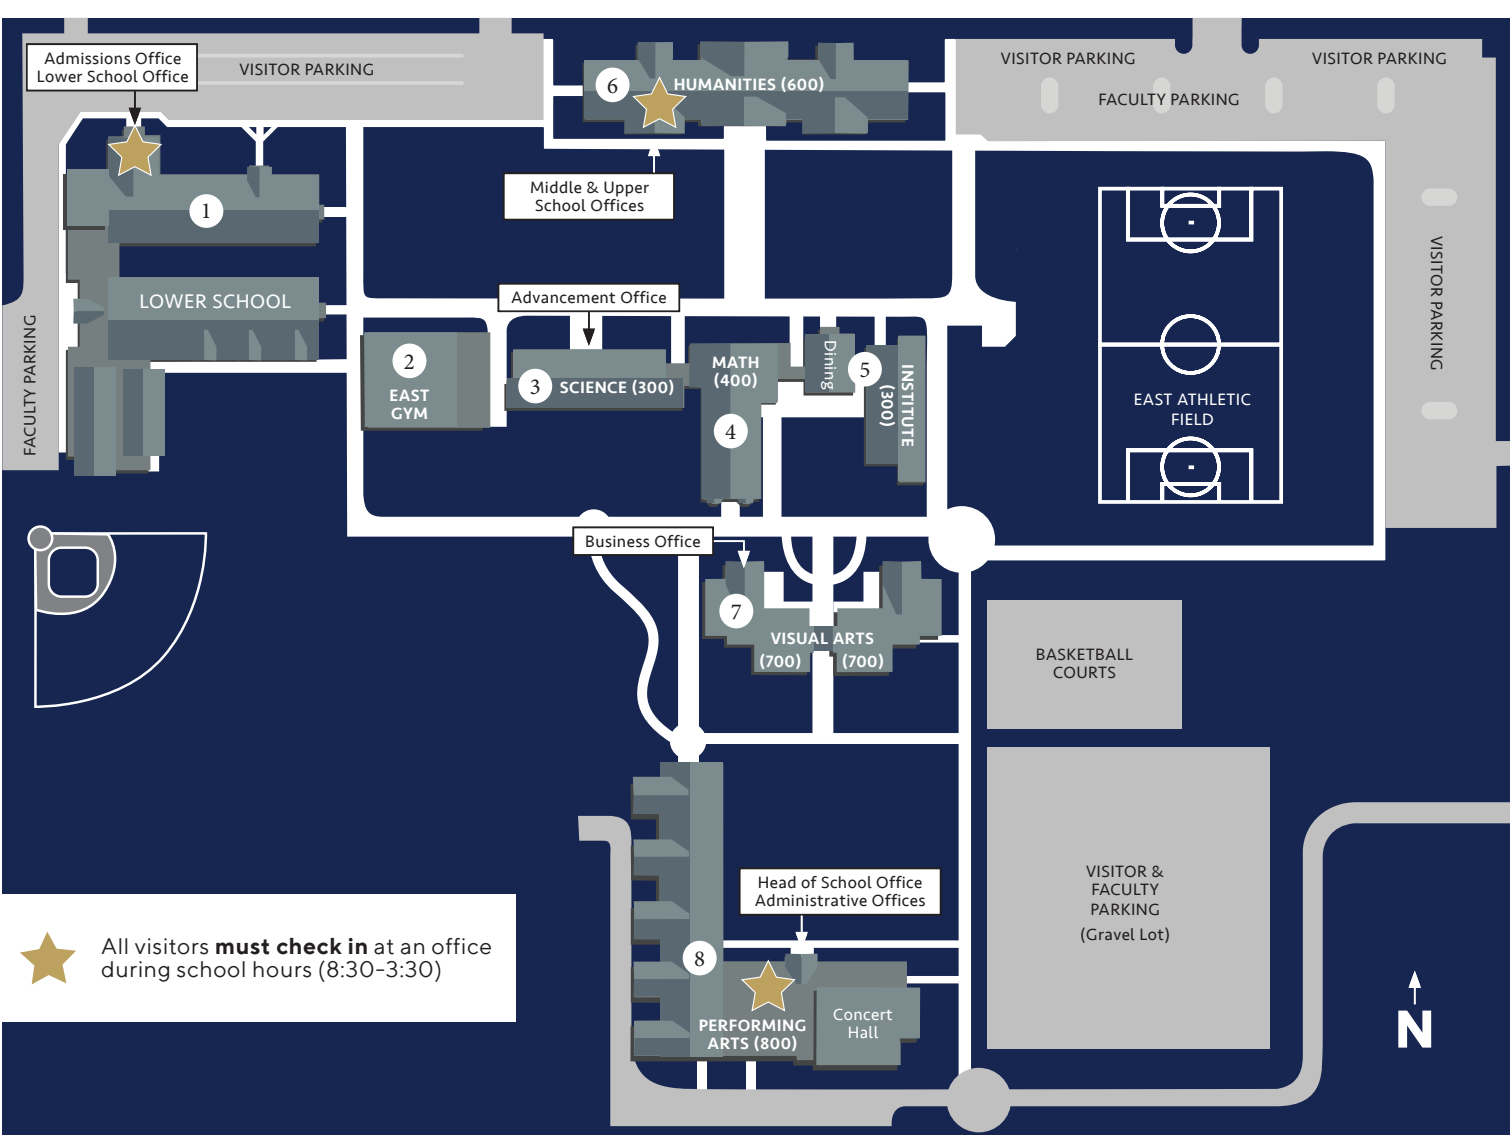

9400 SOUTH STREET

1700 EAST STREET

Admissions Office  
Lower School Office

1  
LOWER SCHOOL

2  
EAST GYM

Middle & Upper School Offices

Advancement Office

3  
SCIENCE (300)

MATH (400)

Dining

4

5  
INSTITUTE (300)

Business Office

7  
VISUAL ARTS (700)

700

BASKETBALL COURTS

Head of School Office  
Administrative Offices

8  
PERFORMING ARTS (800)

Concert Hall

VISITOR & FACULTY PARKING (Gravel Lot)

1. LOWER SCHOOL  
Admissions Office  
Communications Office

2. GYMNASIUM  
Athletics Office

3. SCIENCE (300)  
Advancement Office

4. MATHEMATICS  
Library

5. DINING HALL &  
WATERFORD INSTITUTE

6. HUMANITIES (600)  
Middle/Upper School Office  
Assembly Room  
Deans Offices

7. VISUAL ARTS (700)  
Business Office  
IT Office