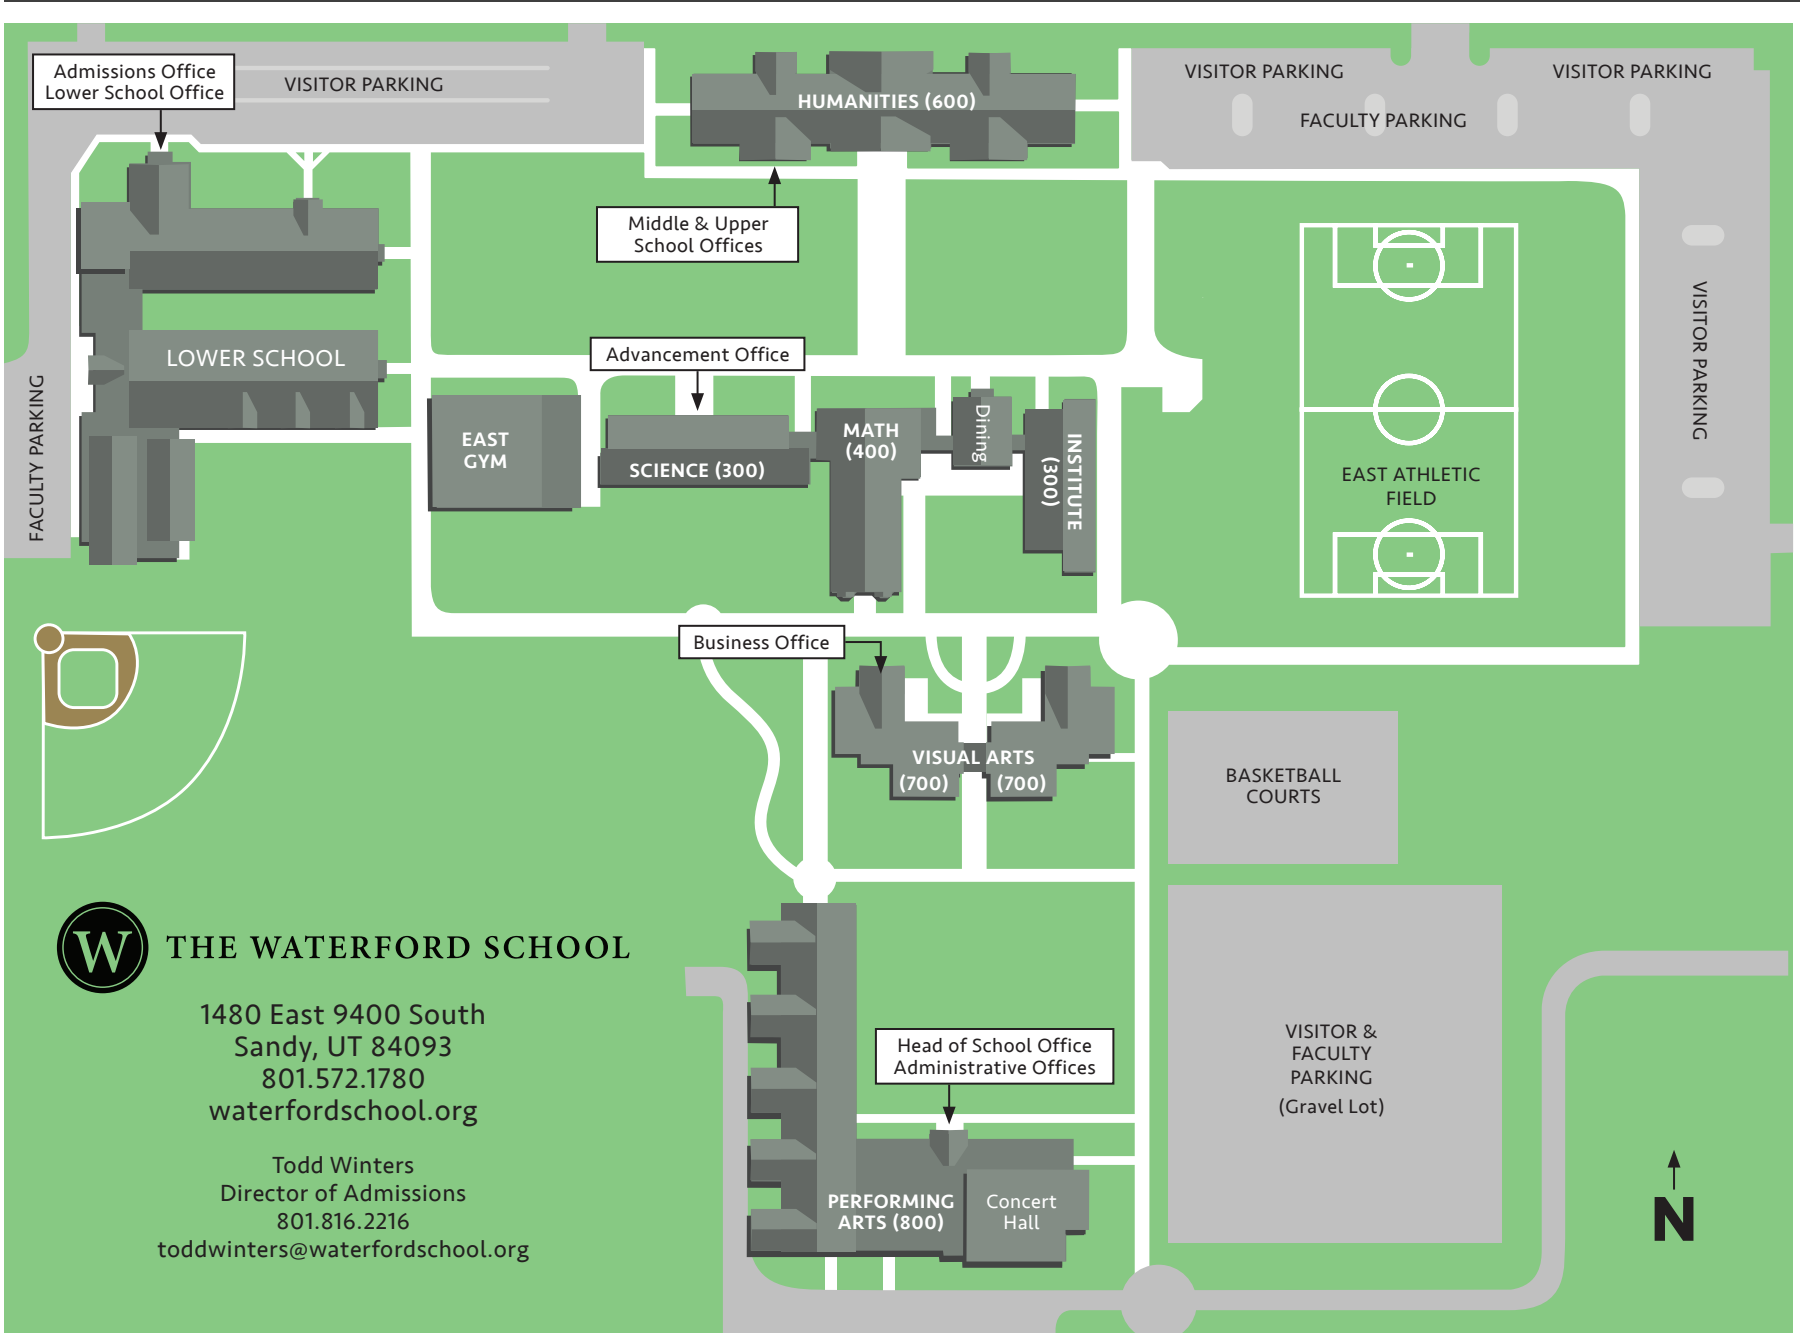

9400 SOUTH STREET

1700 EAST STREET

THE WATERFORD SCHOOL

1480 East 9400 South
 Sandy, UT 84093
 801.572.1780
 waterfordschool.org

Todd Winters
 Director of Admissions
 801.816.2216
 toddwinters@waterfordschool.org