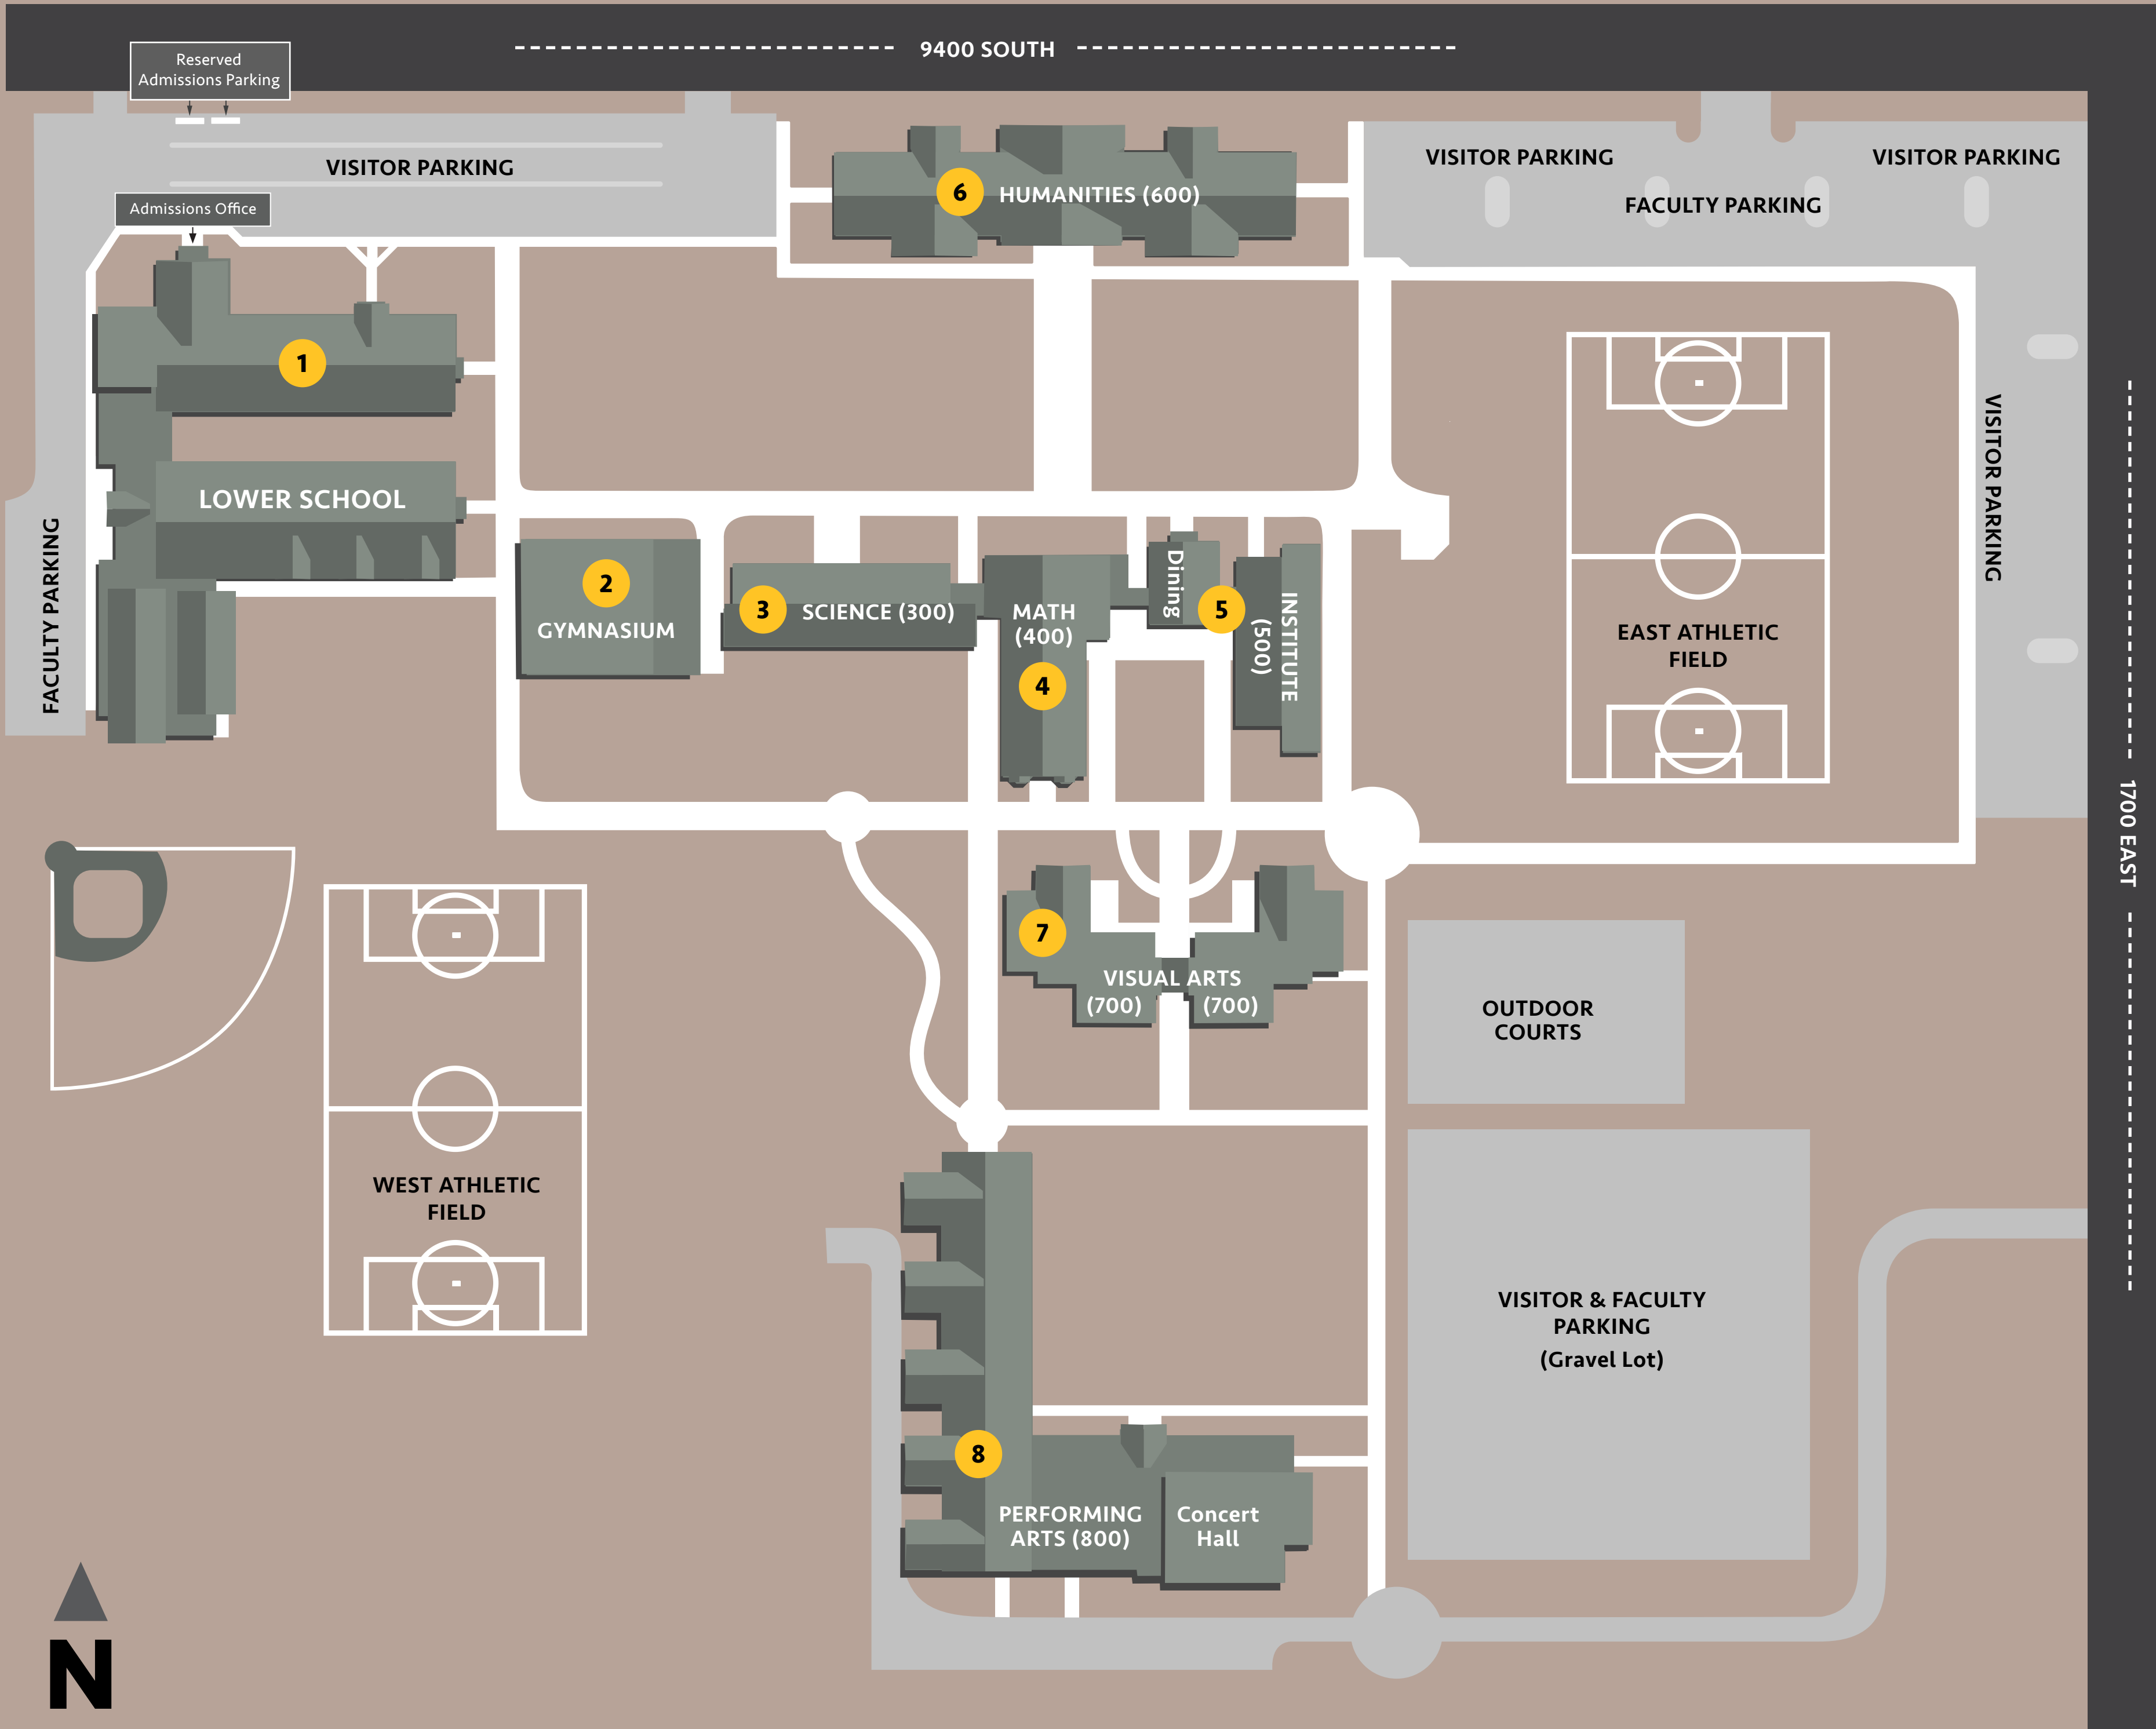

THE WATERFORD SCHOOL

1480 East 9400 South, Sandy, UT 84093

1. **LOWER SCHOOL (100)**
Admissions Office
Communications Office
2. **GYMNASIUM (200)**
Athletics Office
3. **SCIENCE (300)**
Advancement Office
4. **MATHEMATICS (400)**
Library
5. **DINING HALL**
WATERFORD INST. (500)
6. **HUMANITIES (600)**
Middle/Upper School Office
Assembly Room
Deans Offices
7. **VISUAL ARTS (700)**
Business Office
IT Office
8. **PERFORMING ARTS (800)**
Head of School Office
Concert Hall
College Counseling Office
Black Box Theater
Dance Studios