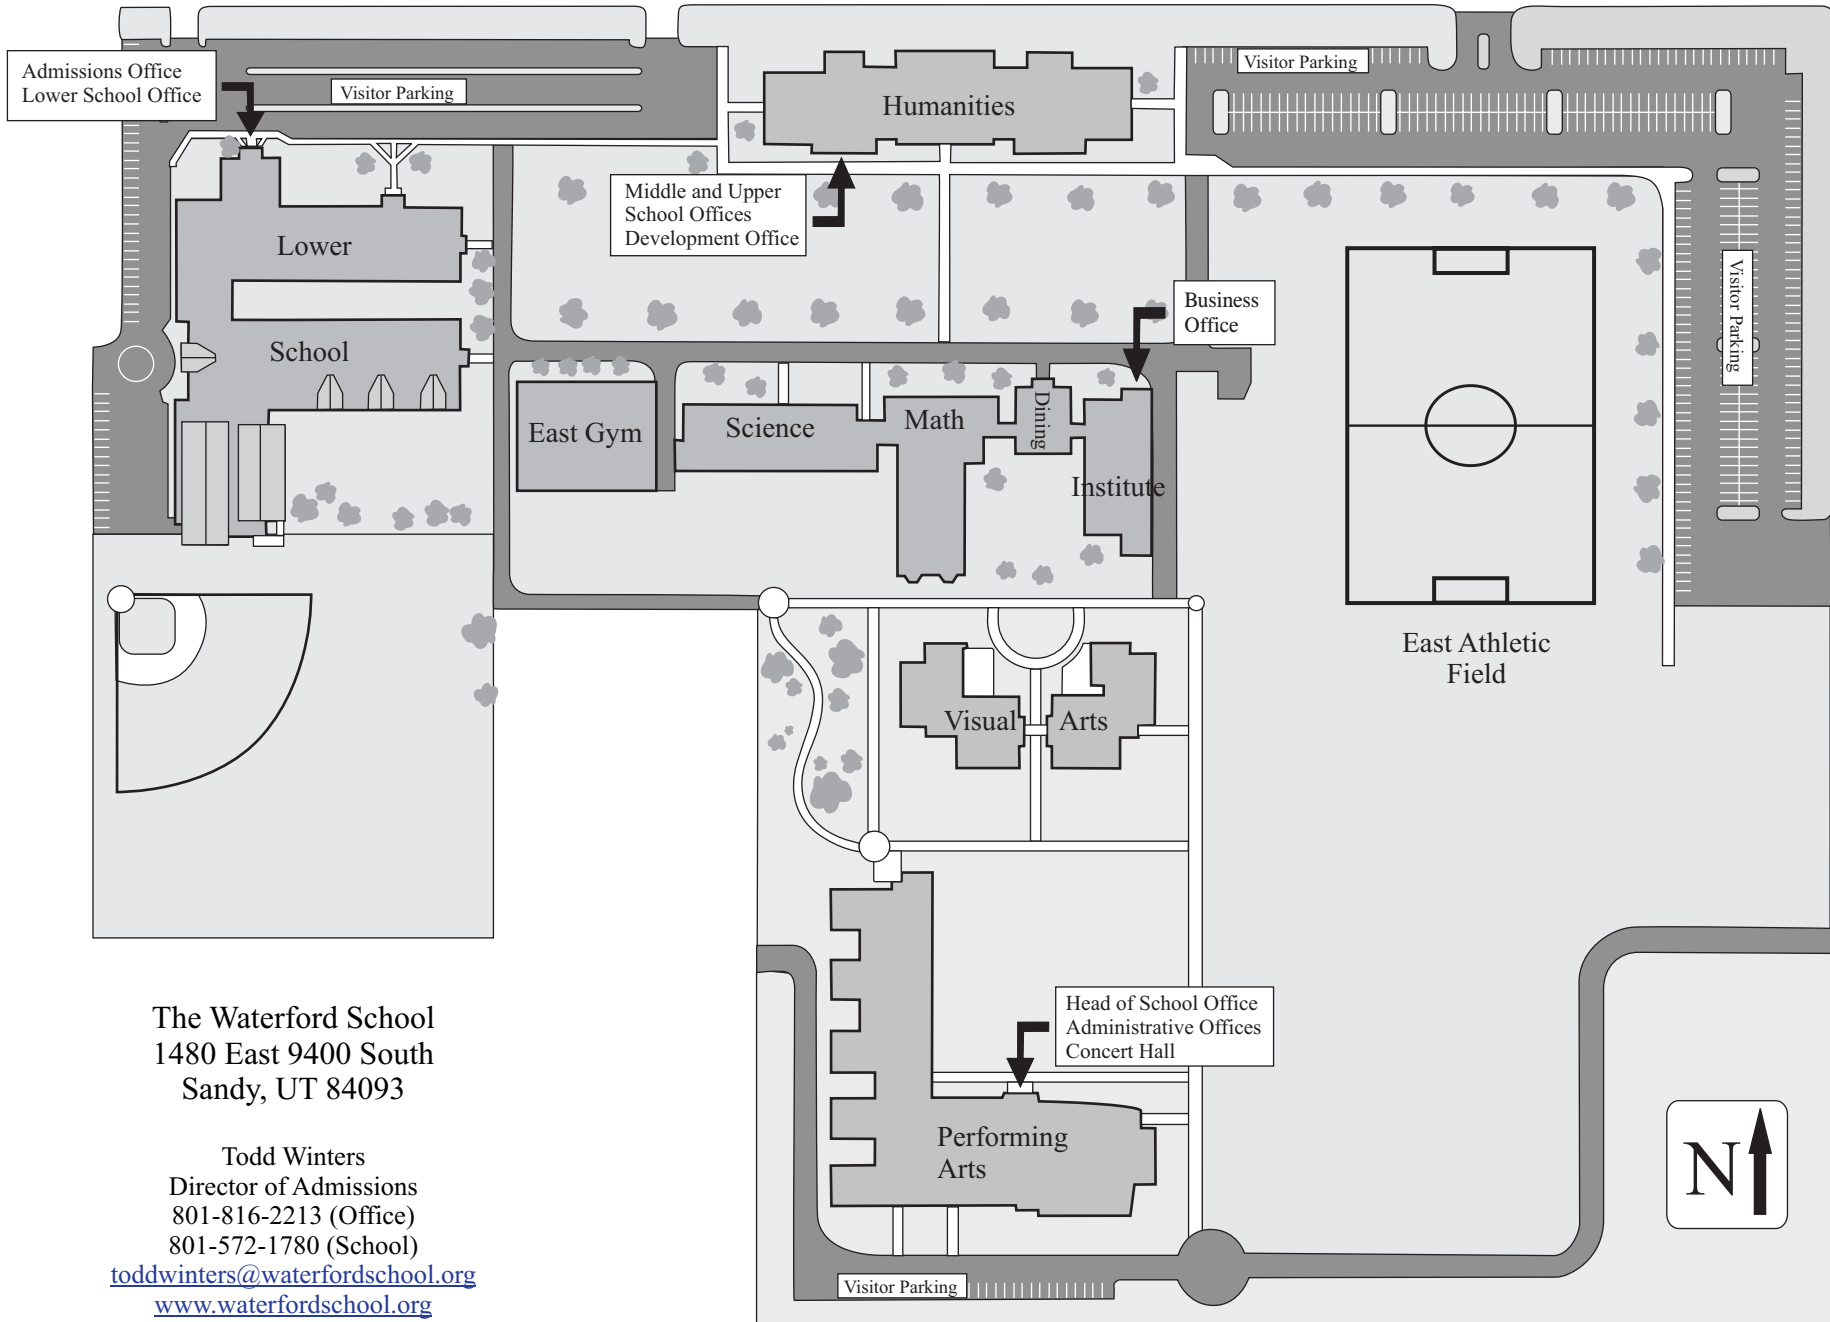

# THE WATERFORD SCHOOL

9400 South Street

1700 East Street

The Waterford School  
1480 East 9400 South  
Sandy, UT 84093

Todd Winters  
Director of Admissions  
801-816-2213 (Office)  
801-572-1780 (School)